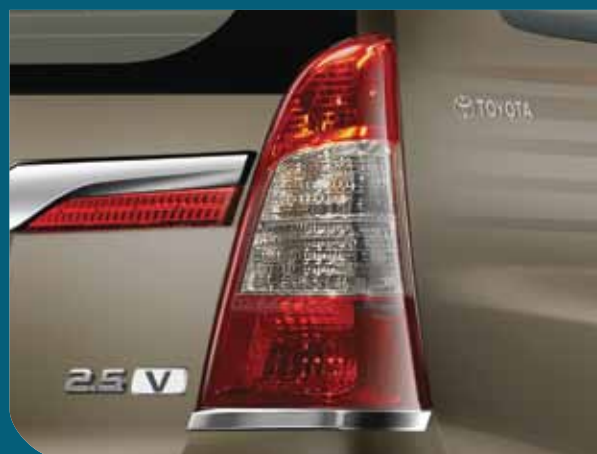

## LIFESTYLE COLLECTION

**TAIL LAMP CHROME GARNISH**  
PZ049-OK603

**MUFFLER CUTTER**  
PZ056-OK009

**HEAD UP DISPLAY**  
PZ065-OK003-D

**ROOF SPOILER**  
PZ030-OK601

**REAR BUMPER SPOILER**  
PZ036-OK601

Security system is also a part of the Lifestyle Collection.