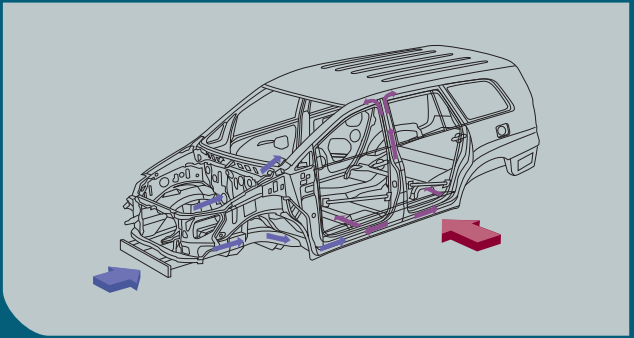

SINGLE TONE LEATHER<sup>^</sup> SEAT WITH WOOD FINISH PANELS

POWERFUL & RELIABLE D-4D DIESEL ENGINE

SECOND & THIRD ROW ROOF A/C VENTS

TOUCH SCREEN AUDIO DVD, BLUETOOTH WITH REMOTE

**NO.1** in safety

DUAL SRS AIRBAGS