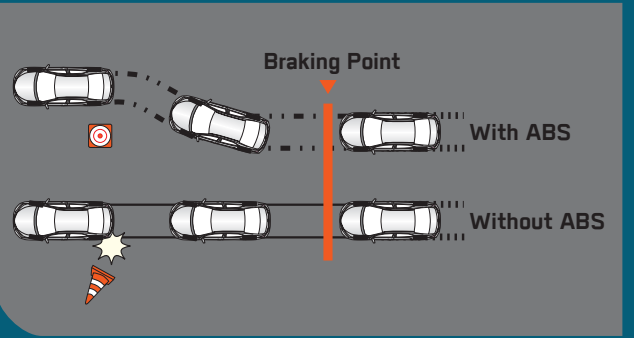

NO.1 in safety

ABS

Dual SRS airbags now standard across all variants.

When you get best in class safety, **Then why compromise?**